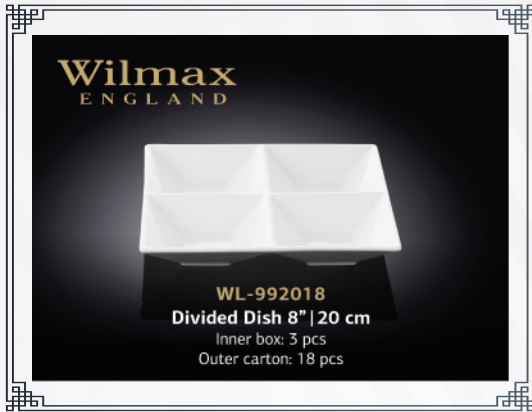

Catálogo

Distribuidor exclusivo:

Wilmax
ENGLAND

WL-991179

Dinner Plate 9" | 23 cm
Inner box: 6 pcs
Outer carton: 36 pcs

Wilmax
ENGLAND

WL-991180

Dinner Plate 10" | 25.5 cm
Inner box: 6 pcs
Outer carton: 24 pcs

Wilmax
ENGLAND

WL-991181

Dinner Plate 11" | 28 cm
Inner box: 6 pcs
Outer carton: 24 pcs

Wilmax
ENGLAND

WL-991222
Dessert Plate 7.5"x7.5"|18.5x18.5 cm
Inner box: 6 pcs
Outer carton: 36 pcs

NEW!

Wilmax
ENGLAND

WL-991223
Dinner Plate 10" x 10" | 25 x 25 cm
Inner box: 3 pcs
Outer carton: 18 pcs

NEW!

Wilmax
ENGLAND

WL-992000
Bowl 6" | 15 cm
Inner box: 6 pcs
Outer carton: 48 pcs

Wilmax
ENGLAND

WL-992566
Bowl 8" | 20 cm
Inner box: 4 pcs
Outer carton: 24 pcs

Wilmax
ENGLAND

WL-992574
Rectangular Platter 10" x 6" | 25.5 x 15 cm
Inner box: 6 pcs
Outer carton: 36 pcs **NEW!**

Wilmax
ENGLAND

WL-992613
Dish 5" | 13 cm
Inner box: 6 pcs
Outer carton: 96 pcs **NEW!**